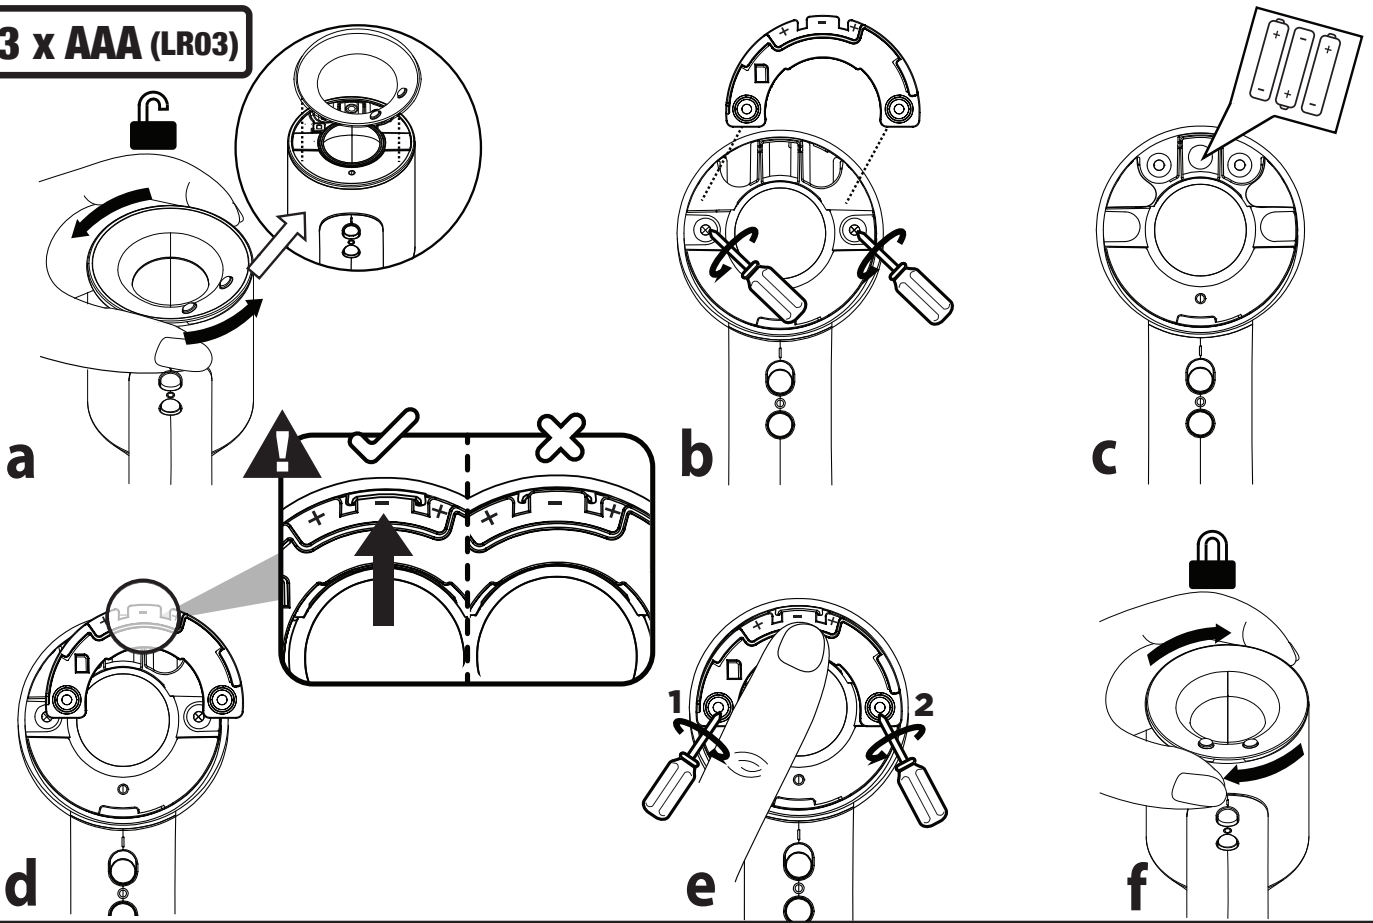

dyson supersonic

styling set

1 3 x AAA (LR03)

2

3